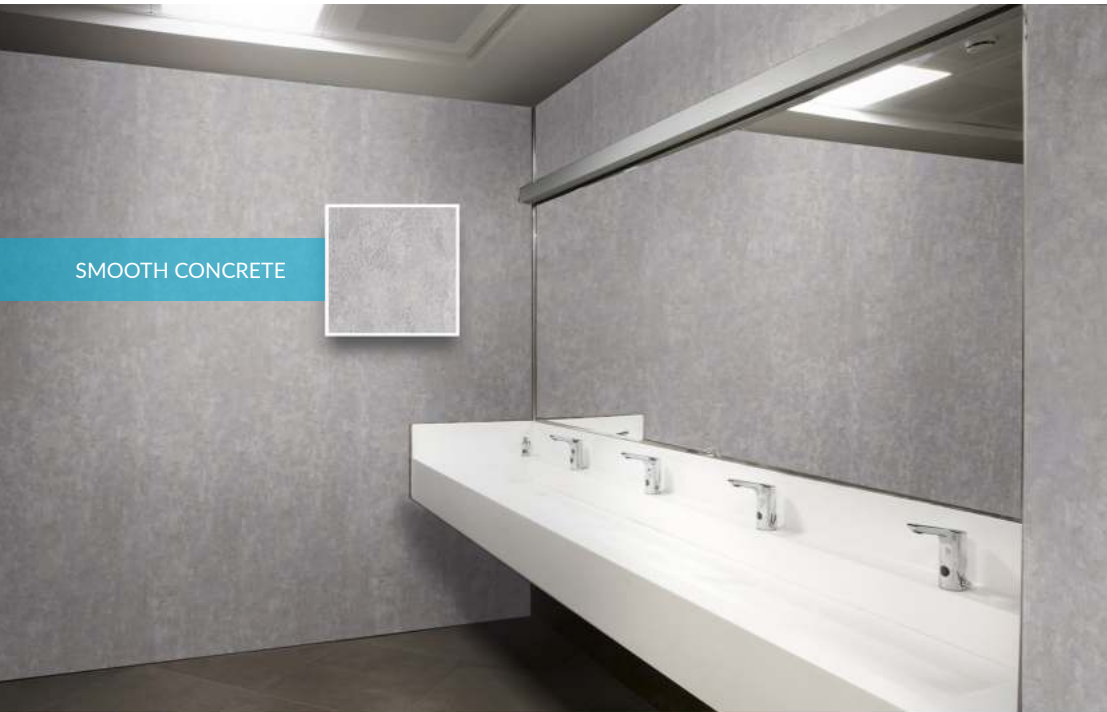

AFFORDABLE LUXURY, UNRIVALLED QUALITY

Replace traditional wall coverings with our impact-resistant and hygienic decorative wall cladding. High-resolution images are digitally printed directly onto uPVC sheets with a high gloss or matt finish creating impressive tactile designs with depth and realism.

EXPLORE OUR WIDE SELECTION OF DECORATIVE WALL CLADDING - EFFORTLESS, UNIQUE AND HYGIENIC

GLOSS FINISH

MATT FINISH

SMOOTH CONCRETE