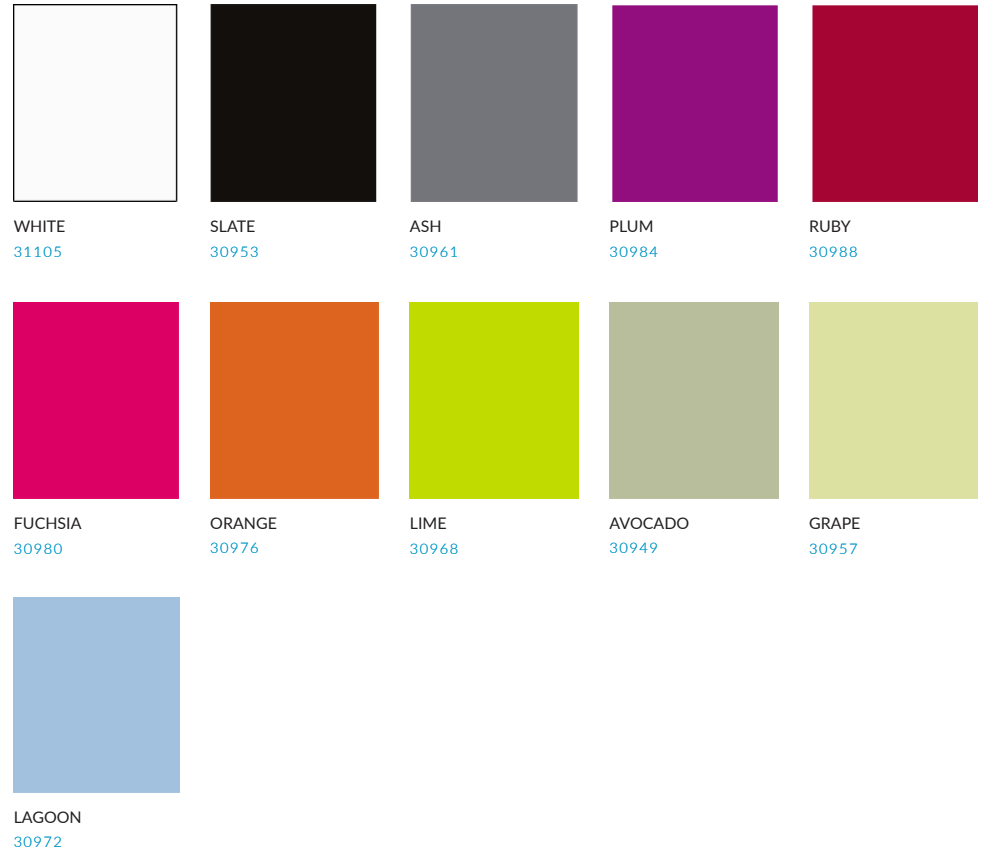

ASH | GLOSS

FUCHSIA | GLOSS

AVOCADO | GLOSS

EXPLORE OUR WIDE SELECTION OF SATIN AND GLOSS WALL CLADDING - QUALITY, HYGIENIC AND LONG-LASTING

### SATIN RANGE

Our satin range offers a calming palette of pastel colours for hygienic environments, helping to keep areas clean, fresh and bright with subtle tones and an easy clean surface.

### GLOSS RANGE

Our gloss range offers a wide selection of vibrant colours for creating accent walls, areas of interest or an all-over colour design with a high-shine, easy clean reflective surface.