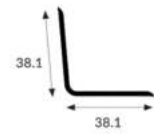

1.5" INTERNAL ANGLE