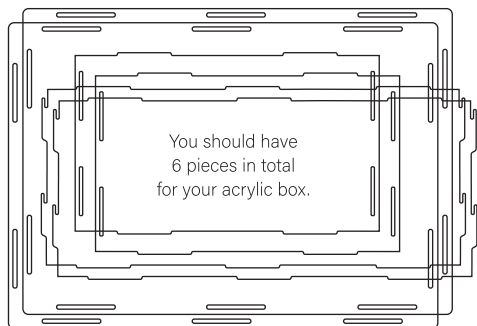

SCAN ME

Clear Base

**Note:** Your protective film may be Blue in colour, this needs to be peeled off on both sides!

Coloured Base

Rubber Feet

Keep your tabs upright when putting together.

## Acrylic Flat-Pack Display Case

Clear Acrylic Box with Clear Rear Panel

■ 100 x 100 x 100mm	Code FPC001
■ 100 x 100 x 200mm	Code FPC002
■ 150 x 150 x 250mm	Code FPC003
■ 200 x 200 x 200mm	Code FPC004
■ 200 x 200 x 300mm	Code FPC005
■ 250 x 250 x 400mm	Code FPC006
■ 300 x 300 x 300mm	Code FPC007
■ 300 x 300 x 400mm	Code FPC008
■ 350 x 250 x 150mm	Code FPC009
■ 350 x 300 x 350mm	Code FPC010
■ 400 x 200 x 200mm	Code FPC011
■ 400 x 200 x 250mm	Code FPC012
■ 450 x 200 x 200mm	Code FPC013