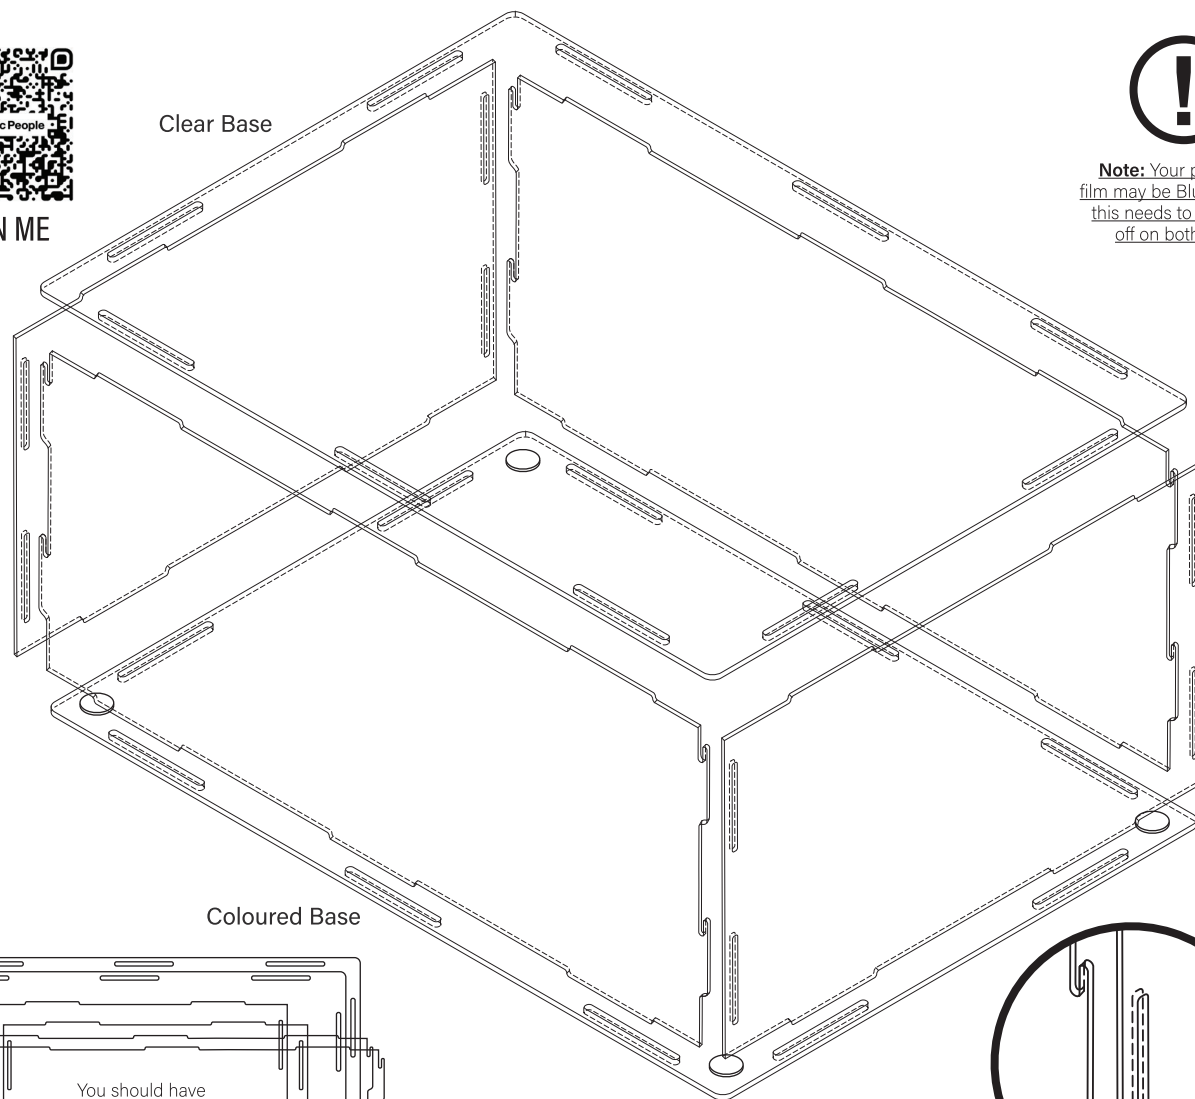

SCAN ME

Clear Base

**Note:** Your protective film may be Blue in colour, this needs to be peeled off on both sides!

Coloured Base

Rubber Feet

Keep your tabs upright when putting together.

## Acrylic Flat-Pack Display Case

Clear Acrylic Box with Clear Rear Panel

■ 100 x 100 x 100mm	Code FPC001
■ 100 x 100 x 200mm	Code FPC002
■ 150 x 150 x 250mm	Code FPC003
■ 200 x 200 x 200mm	Code FPC004
■ 200 x 200 x 300mm	Code FPC005
■ 250 x 250 x 400mm	Code FPC006
■ 300 x 300 x 300mm	Code FPC007
■ 300 x 300 x 400mm	Code FPC008
■ 350 x 250 x 150mm	Code FPC009
■ 350 x 300 x 350mm	Code FPC010
■ 400 x 200 x 200mm	Code FPC011
■ 400 x 200 x 250mm	Code FPC012
■ 450 x 200 x 200mm	Code FPC013

Mirrored Acrylic Box with Mirrored Rear Panel

■ 150 x 150 x 250mm	Code FPM001
■ 200 x 150 x 200mm	Code FPM002
■ 200 x 200 x 250mm	Code FPM003
■ 250 x 150 x 150mm	Code FPM004
■ 300 x 200 x 200mm	Code FPM005
■ 350 x 250 x 150mm	Code FPM006