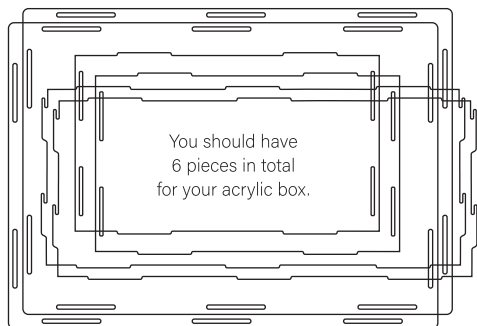

SCAN ME

Clear Base

Note: Your protective film may be Blue in colour, this needs to be peeled off on both sides!

Coloured Base

Rubber Feet

Keep your tabs upright when putting together.

Acrylic Flat-Pack Display Case

Clear Acrylic Box with Clear Rear Panel

■ 100 x 100 x 100mm	Code FPC001
■ 100 x 100 x 200mm	Code FPC002
■ 150 x 150 x 250mm	Code FPC003
■ 200 x 200 x 200mm	Code FPC004
■ 200 x 200 x 300mm	Code FPC005
■ 250 x 250 x 400mm	Code FPC006
■ 300 x 300 x 300mm	Code FPC007
■ 300 x 300 x 400mm	Code FPC008
■ 350 x 250 x 150mm	Code FPC009
■ 350 x 300 x 350mm	Code FPC010
■ 400 x 200 x 200mm	Code FPC011
■ 400 x 200 x 250mm	Code FPC012
■ 450 x 200 x 200mm	Code FPC013