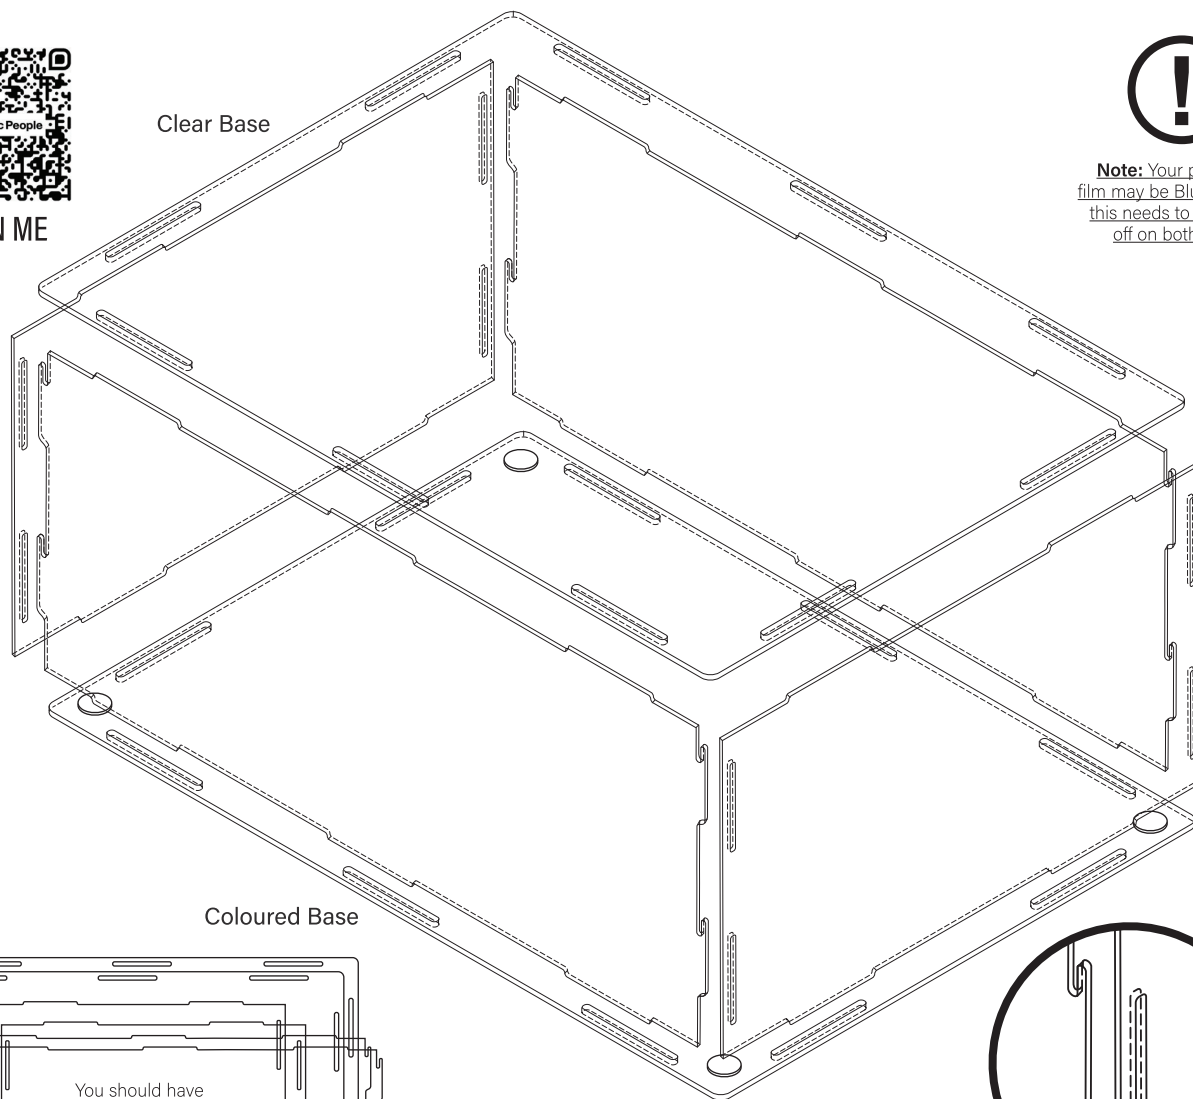

SCAN ME

Clear Base

Note: Your protective film may be Blue in colour, this needs to be peeled off on both sides!

Coloured Base

Rubber Feet

Keep your tabs upright when putting together.

Acrylic Flat-Pack Display Case

Clear Acrylic Box with Clear Rear Panel

■ 100 x 100 x 100mm	Code FPC001
■ 100 x 100 x 200mm	Code FPC002
■ 150 x 150 x 250mm	Code FPC003
■ 200 x 200 x 200mm	Code FPC004
■ 200 x 200 x 300mm	Code FPC005
■ 250 x 250 x 400mm	Code FPC006
■ 300 x 300 x 300mm	Code FPC007
■ 300 x 300 x 400mm	Code FPC008
■ 350 x 250 x 150mm	Code FPC009
■ 350 x 300 x 350mm	Code FPC010
■ 400 x 200 x 200mm	Code FPC011
■ 400 x 200 x 250mm	Code FPC012
■ 450 x 200 x 200mm	Code FPC013

Mirrored Acrylic Box with Mirrored Rear Panel

■ 150 x 150 x 250mm	Code FPM001
■ 200 x 150 x 200mm	Code FPM002
■ 200 x 200 x 250mm	Code FPM003
■ 250 x 150 x 150mm	Code FPM004
■ 300 x 200 x 200mm	Code FPM005
■ 350 x 250 x 150mm	Code FPM006