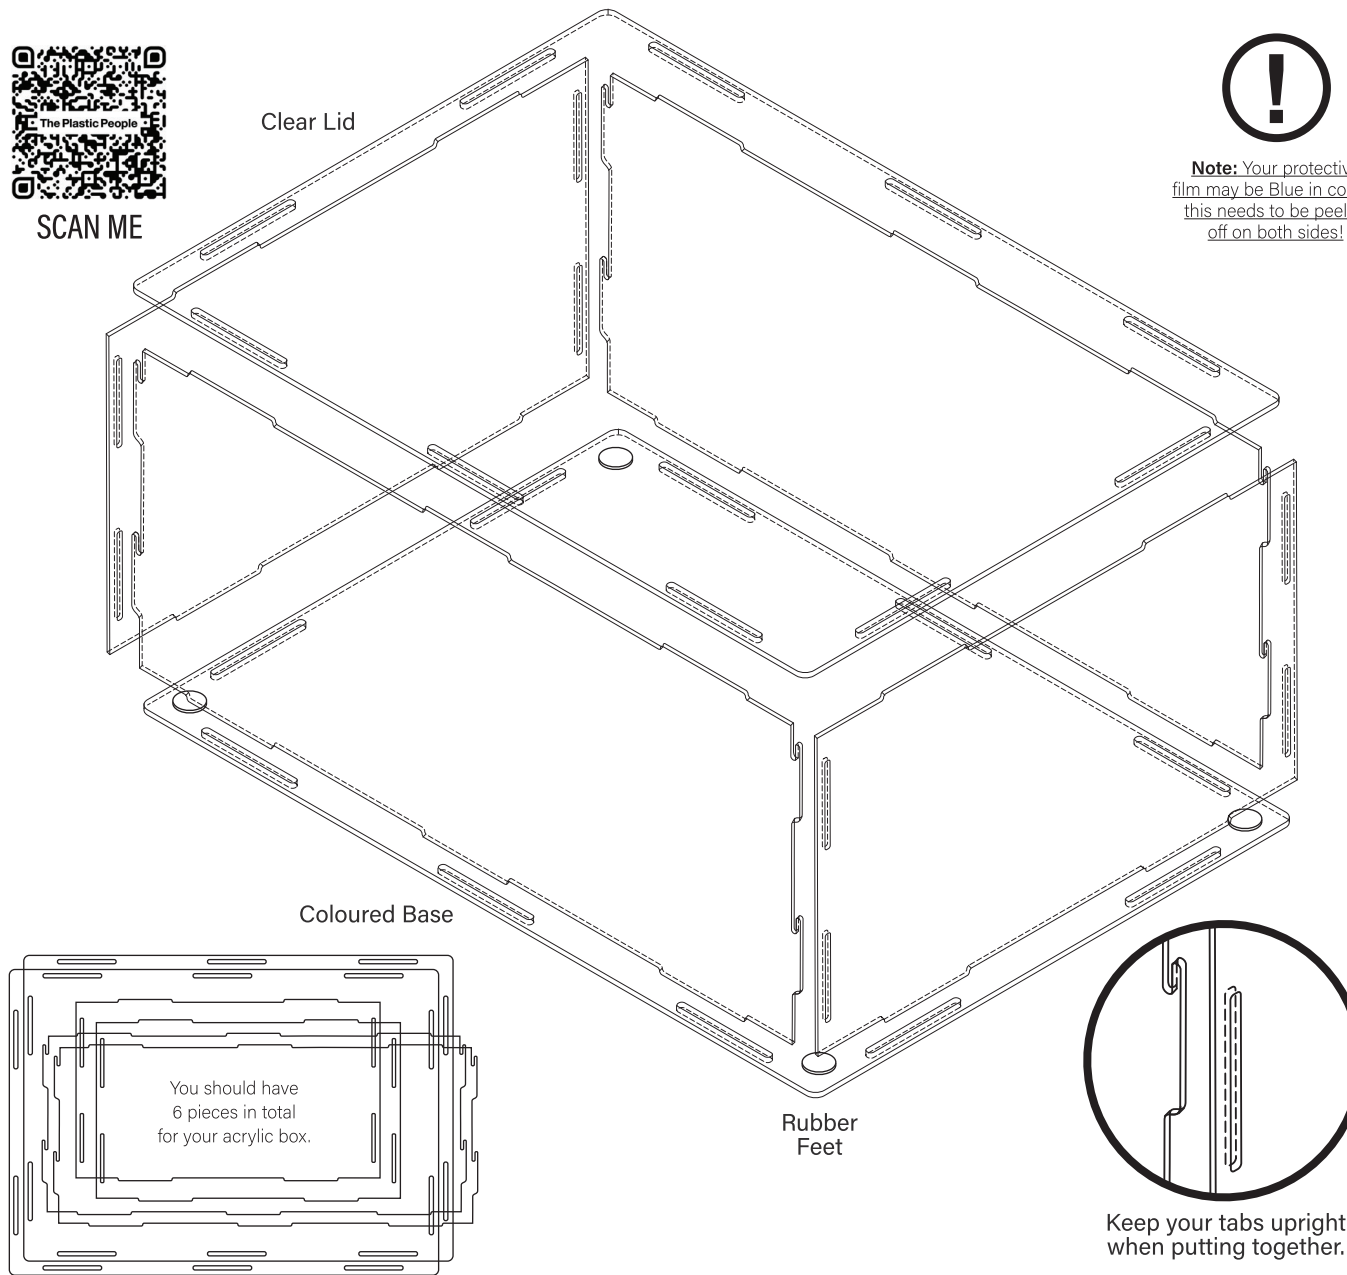

SCAN ME

Clear Lid

Coloured Base

Rubber Feet

You should have 6 pieces in total for your acrylic box.

**Note:** Your protective film may be Blue in colour, this needs to be peeled off on both sides!

Keep your tabs upright when putting together.

## Acrylic Flat-Pack Display Case

### Clear Acrylic Box with Clear Rear Panel

■ 100 x 100 x 100mm	Code FPC001
■ 100 x 100 x 200mm	Code FPC002
■ 150 x 150 x 250mm	Code FPC003
■ 200 x 200 x 200mm	Code FPC004
■ 200 x 200 x 300mm	Code FPC005
■ 250 x 250 x 400mm	Code FPC006
■ 300 x 300 x 300mm	Code FPC007
■ 300 x 300 x 400mm	Code FPC008
■ 350 x 250 x 150mm	Code FPC009
■ 350 x 300 x 350mm	Code FPC010
■ 400 x 200 x 200mm	Code FPC011
■ 400 x 200 x 250mm	Code FPC012
■ 450 x 200 x 200mm	Code FPC013